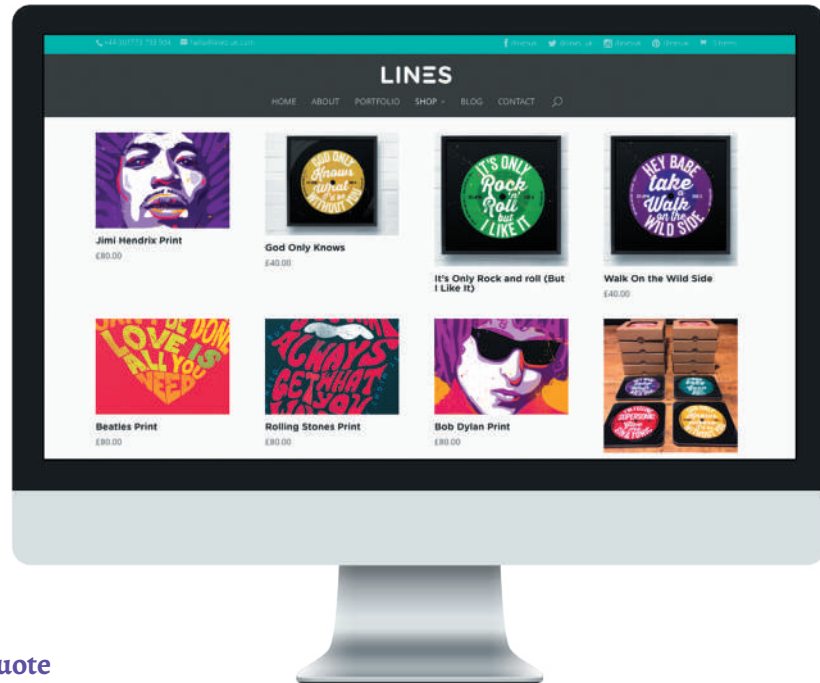

DON'T NEGLECT YOUR ONLINE SPACE

Your customer journey begins loooooong before people step foot inside your building.

Almost all searches start online. That is why business owners and marketers come to Nettle.

Does your website...

- Look the bee's knees?
- Display the latest information?
- Work well on all devices?
- Create leads and conversions?
- Sell online or make bookings?
- Appear in Google search results?

No? Then we can help.

Get an instant web quote at nettl.com/us/webquote

Or a free website audit at nettl.com/us/getaudit