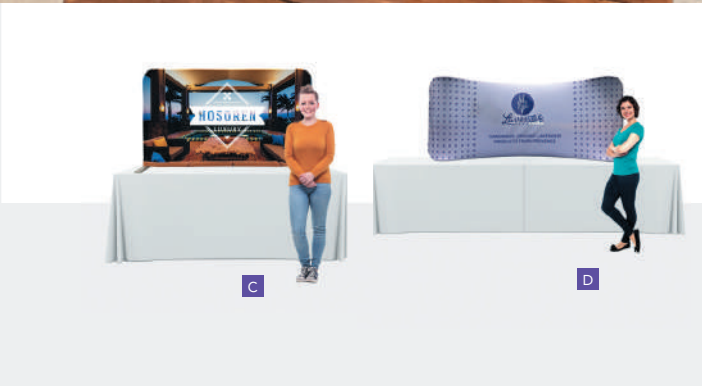

A

B

D

E

F

C

- A HUDDLE** Sloped booth with 118"(w) x 79"(d) footprint. Create an immersive room by designing an inside and outside **\$1,556 each** FDSBEIFC
- B SNUGGLE** For smaller spaces – this C-shaped style fits in 94"(w) x 79"(d) and is great for children's story dens **\$1,248 each** FDSWELFC
- C EMBRACE U** Sits neatly inside a 118"(w) x 79"(d) space with U-shaped opening – high back for privacy with lower sides **\$1,556 each** FDSQAPFC
- D HARBOUR** Our biggest booth has 156" long wall and 79"(d) J-shaped curve. Combines a room divider with privacy space **\$1,808 each** FDSPOOFC
- E MOJITO TABLE** Use pop-up fabric tables as hand sanitization points – print instructions on the washable fabric **\$447 each** FDSRIOFC
- F PADIUM TABLET STAND** Use in reception as a directory, or remote video call your team – bracket (*included*) holds an iPad or tablet (*not included*) **\$268 each** FDSOS AFC

A

ROCKING THE WFH LIFE

The nation has seen more live home-schooled cameos during conference calls than ever before. Yet, working from home looks here to stay.

We all want to look our best. Pitching with your underpants showing isn't a good look. Use our range of fabric backdrops to add whoosh to your Zoom. Conceal the ugly. Look like business.

- A SCENE 20** A photographer's backdrop is an ideal background to home video calls. 6.6 ft x 6.6 ft black-back fabric wall hangs on a tiny footprint frame, which collapses down for easy storage **\$404 each** FDSSCOFC
- B BOOTHS** Fabric booths make the most wonderful backdrops – see page 7.
- C TABLETOP 18S** 74" wide straight printed fabric backdrop to put on the desk behind you **\$318.50 each** FDSNASFC
- D TABLETOP 24C** Print a striking image on the front and your branding on the reverse, so when event season returns, these 106" wide curves double as exhibition backdrops **\$344.50 each** FDSMUNFC